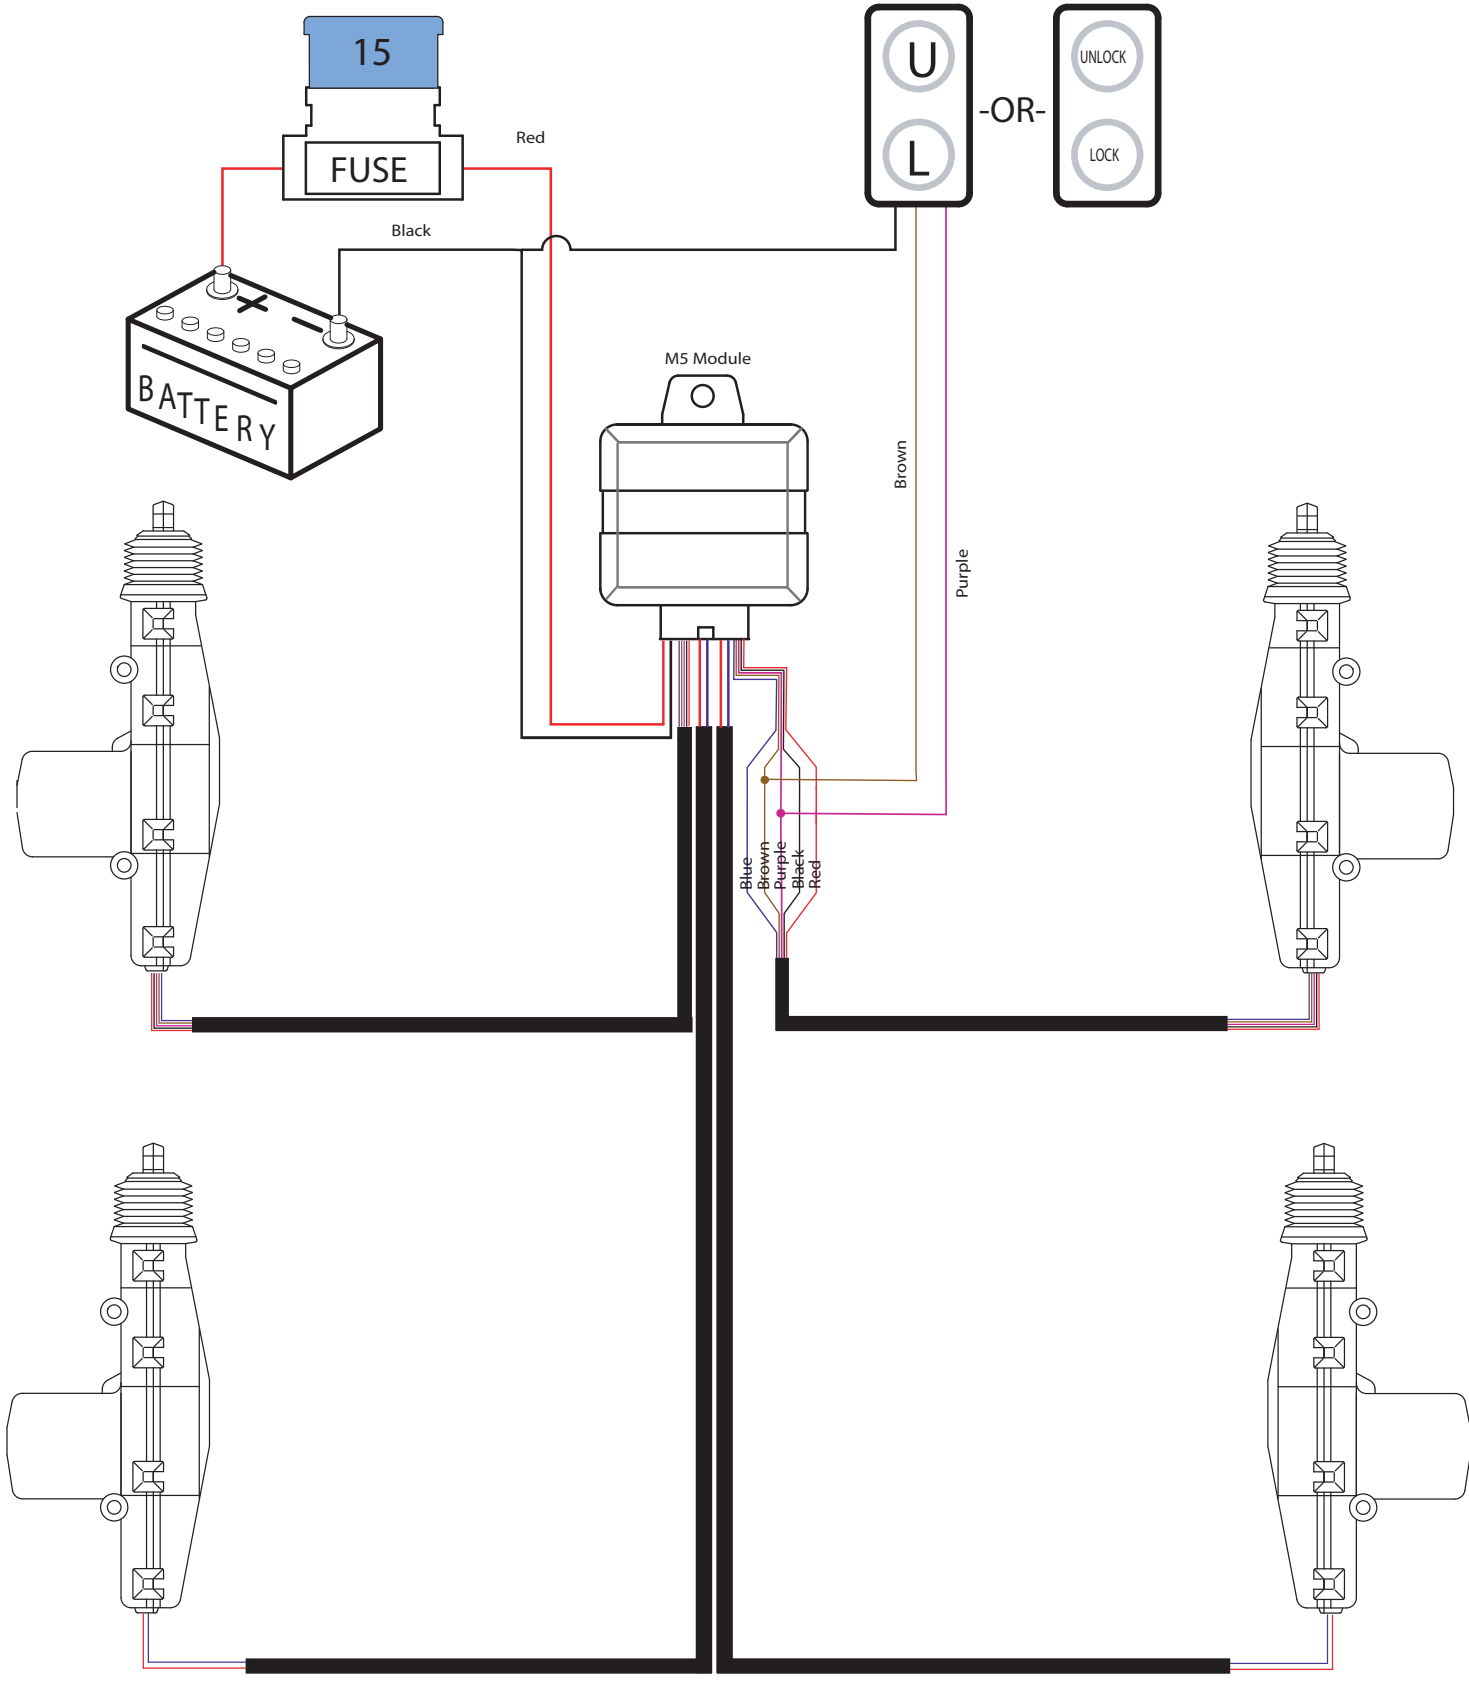

4-Door lock kit-37000149

37000118 37000050

Not to Scale